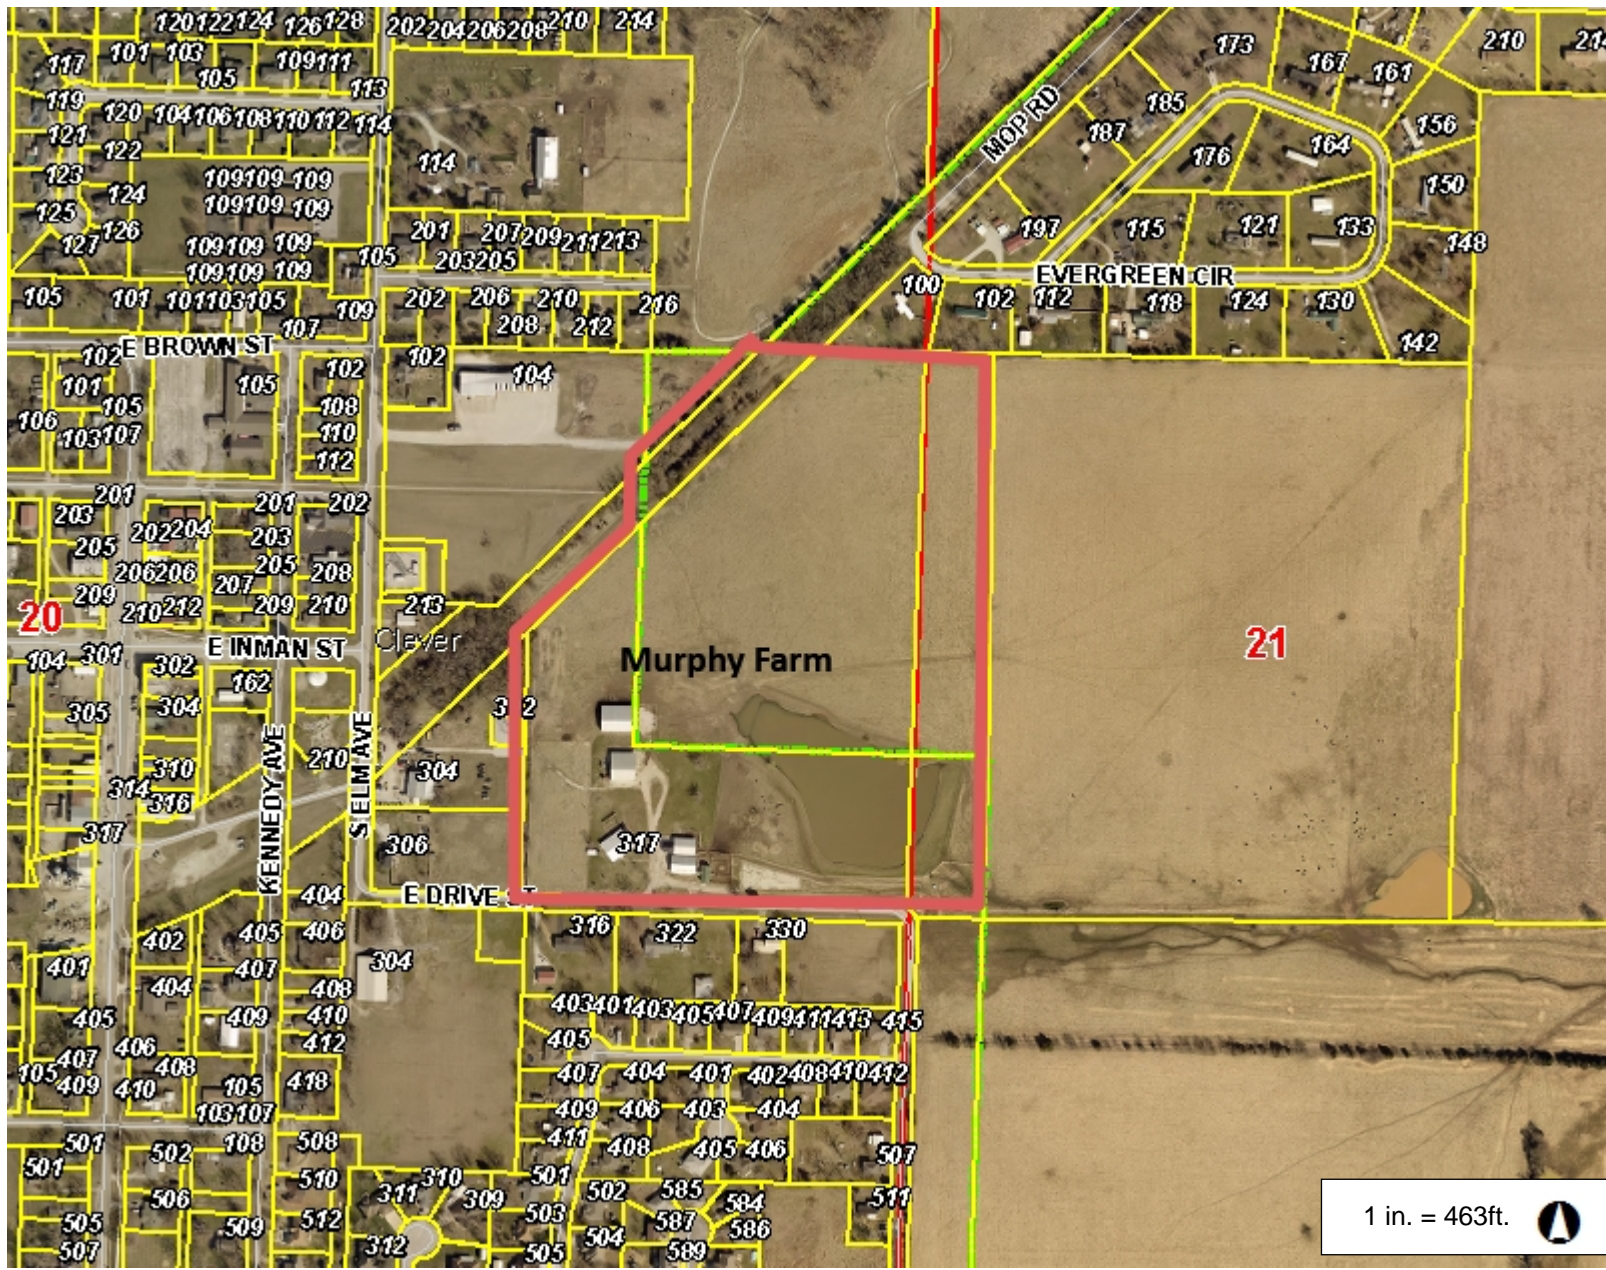

# Christian County, MO

**Legend**

- Road
- Highway
- STATE NUMBERED HIGHWAY
- US HIGHWAY
- Address Point
- Parcel
- Corporate Limit Line
- Towns
- Easement
- Section

1 in. = 463ft.

This Cadastral Map is for informational purposes only. It does not purport to represent a property boundary survey of the parcels shown and shall not be used for conveyances or the establishment of property boundaries.  
THIS MAP IS NOT TO BE USED FOR NAVIGATION

**Notes**  
Murphy Farm - Annex